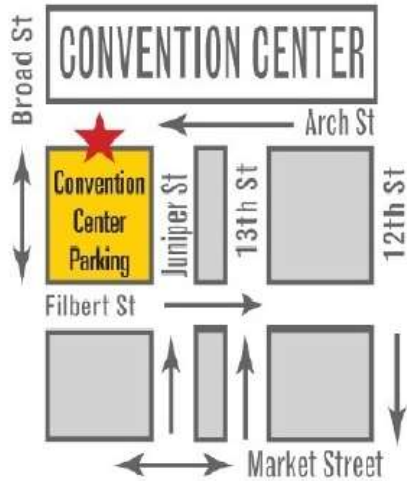

TO RECEIVE DISCOUNT PLEASE SEE THE PARKING ATTENDANT AT THE OFFICE LOCATED ON LEVEL ONE, IF YOU NEED FURTHER ASSISTANCE PLEASE PRESS THE HELP BUTTON ON ANY KIOSK OR CALL OUR OFFICE. THANK YOU FOR PARKING WITH US.

\$5 OFF

DISCOUNT DOES NOT APPLY TO THE EARLY BIRD SPECIAL, ONE HOUR RATE, OR THE NIGHT RATE.

1324 Arch Street 267.239.0676

OPEN 24HRS

EARLY BIRD SPECIAL \$16.00 IN BY 9AM OUT BY 6PM MONDAY TO FRIDAY

ACTUAL PICTURE OF PARKING GARAGE